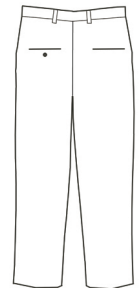

# Men's Polyester Flat Front Pants Style 2290

## Product Information:

- Year-round weight, plain weave
- 11.25 oz. wt.
- Ban-Rol® waistband
- Hook and eye closure, brass zipper
- Two front and back pockets
- Machine washable, talls available
- Sizes: 28 – 54

Front

## Product Measurements

Sizes	28	30	32	34	36	38	40	42	44	46	48	50	52	54
Waist	28	30	32	34	36	38	40	42	44	46	48	50	52	54
Inseam	35 <sup>1/2</sup>	35 <sup>1/2</sup>	35 <sup>1/2</sup>	35 <sup>1/2</sup>	35 <sup>1/2</sup>	35 <sup>1/2</sup>	35 <sup>1/2</sup>	35 <sup>1/2</sup>	38 <sup>1/2</sup>	38 <sup>1/2</sup>	38 <sup>1/2</sup>	38 <sup>1/2</sup>	38 <sup>1/2</sup>	38 <sup>1/2</sup>