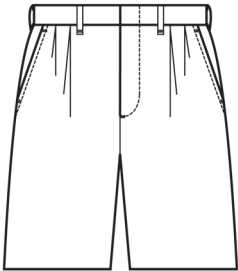

# Men's Business Casual Pleated Short - 9" Inseam

## Style 2410

### Product Information:

- 65% Polyester/35% Cotton; 7.5 oz. wt.
- Hook & eye closure with brass zipper
- Two front pockets
- Two back pockets
- Ban-Rol®, waistband
- 9" inseam
- Sizes 28 – 54

Front

### Product Measurements

Sizes	28	30	32	34	36	38	40	42	44	46	48	50	52	54
Waist	28 <sup>1/2</sup>	30 <sup>1/2</sup>	32 <sup>1/2</sup>	34 <sup>1/2</sup>	36 <sup>1/2</sup>	38 <sup>1/2</sup>	40 <sup>1/2</sup>	42 <sup>1/2</sup>	44 <sup>1/2</sup>	46 <sup>1/2</sup>	48 <sup>1/2</sup>	50 <sup>1/2</sup>	52 <sup>1/2</sup>	54 <sup>1/2</sup>
Inseam	9 <sup>1/2</sup>	9 <sup>1/2</sup>	9 <sup>1/2</sup>	9 <sup>1/2</sup>	9 <sup>1/2</sup>	9 <sup>1/2</sup>	9 <sup>1/2</sup>	9 <sup>1/2</sup>	9 <sup>1/2</sup>	9 <sup>1/2</sup>	9 <sup>1/2</sup>	9 <sup>1/2</sup>	9 <sup>1/2</sup>	9 <sup>1/2</sup>