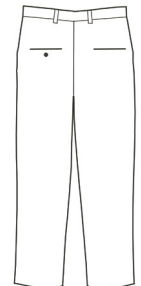

Men's Polyester Pleated Pant Style 2695

Product Information:

- 100% Polyester, 10/10.5 oz. wt.
- Rubberized waistband
- Hook and eye closure with brass zipper
- Two front and back pockets
- Machine washable
- Talls available
- Sizes: 28 – 54

Product Measurements

Sizes	28	30	32	34	36	38	40	42	44	46	48	50	52	54
Waist	28	30	32	34	36	38	40	42	44	46	48	50	52	54
Inseam	35 ^{1/2}	35 ^{1/2}	35 ^{1/2}	35 ^{1/2}	35 ^{1/2}	35 ^{1/2}	35 ^{1/2}	35 ^{1/2}	38 ^{1/2}	38 ^{1/2}	38 ^{1/2}	38 ^{1/2}	38 ^{1/2}	38 ^{1/2}