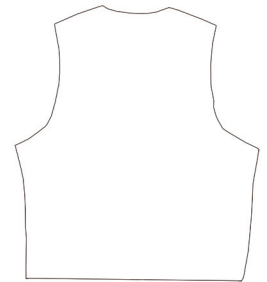

Men's Swirl Brocade Vest

Style 4391

Product Information:

- 100% Polyester
- Fully lined
- Lining back with adjustable back strap
- Two inside pockets
- Sizes S – 5XL

Front

Care Details:

Dry Clean Only.

Back

Product Measurements

Sizes	S	M	L	XL	2XL	3XL	4XL	5XL
Chest	37	41	45	49	53	57	61	65
Center Back Length	26	26 ^{3/8}	26 ^{3/4}	27 ^{1/8}	27 ^{1/2}	27 ^{7/8}	28 ^{1/8}	28 ^{1/2}

Colors:

010
Black

013
Burgundy