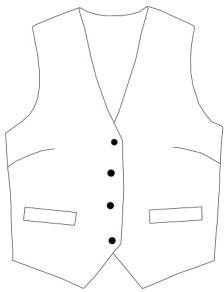

Women's Swirl Brocade Vest Style 7391

Product Information:

- 100% Polyester
- Fully lined
- Lined back with adjustable back strap
- Two inside pockets
- Sizes XS – 3XL

Front

Care Details:

Professional dry clean only.

Back

Product Measurements

Sizes	XS	S	M	L	XL	2XL	3XL
Chest	34	36	40	44	48	52	54
Center Back Length	20 ^{1/2}	21	21 ^{1/2}	22	22 ^{1/2}	23	23 ^{1/2}

Colors:

010
Black

013
Burgundy

048
Gold

096
Silver