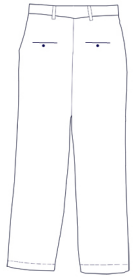

Women's Security Flat Front Pant Style 8591

Product Information:

- 100% Polyester; 10 - 10.5 oz. wt.
- Waisband sits just below natural waistline
- Straight leg
- Double hook and eye closure, brass zipper
- Two front pockets & two back pockets
- Tall sizes available
- Machine washable and laundry friendly
- Misses' sizes: 0 - 18 ~ Women's sizes: 18W - 28W

Front

Care Details:

Machine wash ~ warm Gentle cycle.
Only Non-Chlorine bleach.
Tumble dry ~ low.
Iron ~ cool.

Back

Product Measurements

Sizes		0	2	4	6	8	10	12	14	16	18
Waist		27 ^{1/2}	28 ^{1/2}	29 ^{1/2}	30 ^{1/2}	31 ^{1/2}	32 ^{1/2}	34	35 ^{1/2}	37	39
Inseam	Regular	35	35	35	35	35	35	35	35	35	35
	Long	37	37	37	37	37	37	37	37	37	37

Sizes		18W	20W	22W	24W	26W	28W
Waist		41	43	45	47	49	51
Inseam	Regular	35	35	35	35	35	35
	Long	37	37	37	37	37	37

Colors:

007
Navy

007
Dark Navy

056
Heather
Grey