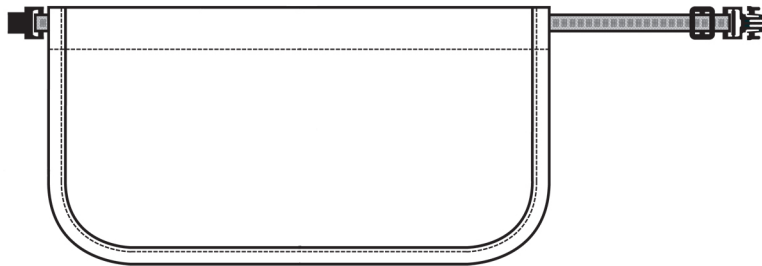

Pocketless Dealer Apron - Regular Style 9021

Product Information:

- 100% Polyester Duck
- 8.5 oz. wt.
- Regular Size: 11"L x 21"W
- Adjustable elastic waist with side release buckle
- Black with no pocket

Front

Care Details:

Machine wash with like colors ~ cool.
DO NOT BLEACH.
Tumble dry.

Product Measurements

	Measurement
Length	11"
Waist Width	21"

Colors:

010
Black
