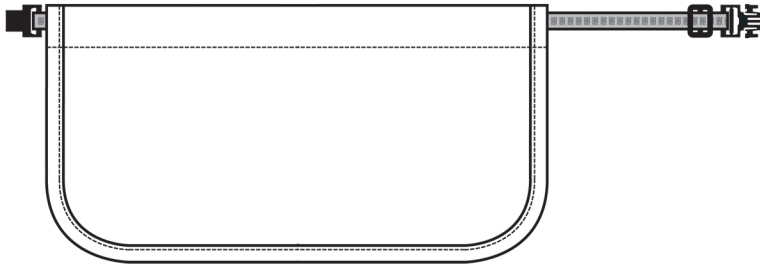

Pocketless Dealer Apron - Tall Style 9022

Product Information:

- 100% Polyester duck
- 8.5 oz. wt.
- Tall size: 14"L x 25"W
- Adjustable elastic waist with side release buckle
- Black with no pocket

Front

Care Details:

Machine wash with like colors ~ cool.
DO NOT BLEACH.
Tumble dry.

Product Measurements

	Measurement
Length	14"
Waist Width	25"

Colors:

010
Black