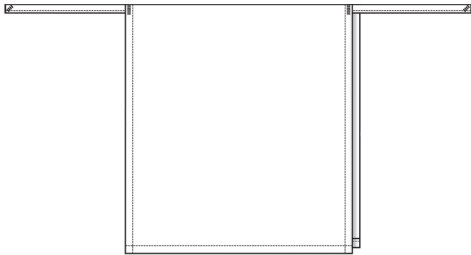

Four Way Waist Apron Style 9040

Product Information:

- 65% Polyester/35% Cotton Twill
- 7.2 oz. wt.
- No pocket
- Extra long ties
- 32"L folded X 30"W

Front

Care Details:

Machine wash with like colors ~ cool.
DO NOT BLEACH.
Tumble dry.

Product Measurements

| | Measurement |
|------------------------------|--------------------|
| Length (folded) | 32" |
| Waist Width | 30" |
| Total Width (including ties) | 110" |

Colors:

000
White
