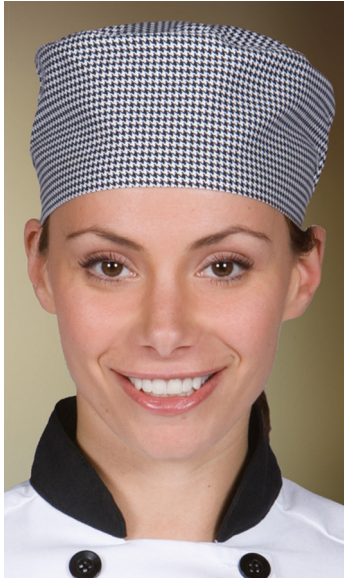

Beanie Cap Style HT02

Product Information:

- 100% Cotton
 - Elastic back
 - One size fits all
 - Machine washable and laundry friendly
-

Care Details:

Machine wash with like colors ~ warm.
DO NOT BLEACH.
Tumble dry.
Iron if needed ~ cool.

Product Measurements

Sizes	
Cap Circumference	26 ^{1/2}
Side Height- band to oval	4

Colors:

000
White

010
Black

070
Houndstooth
