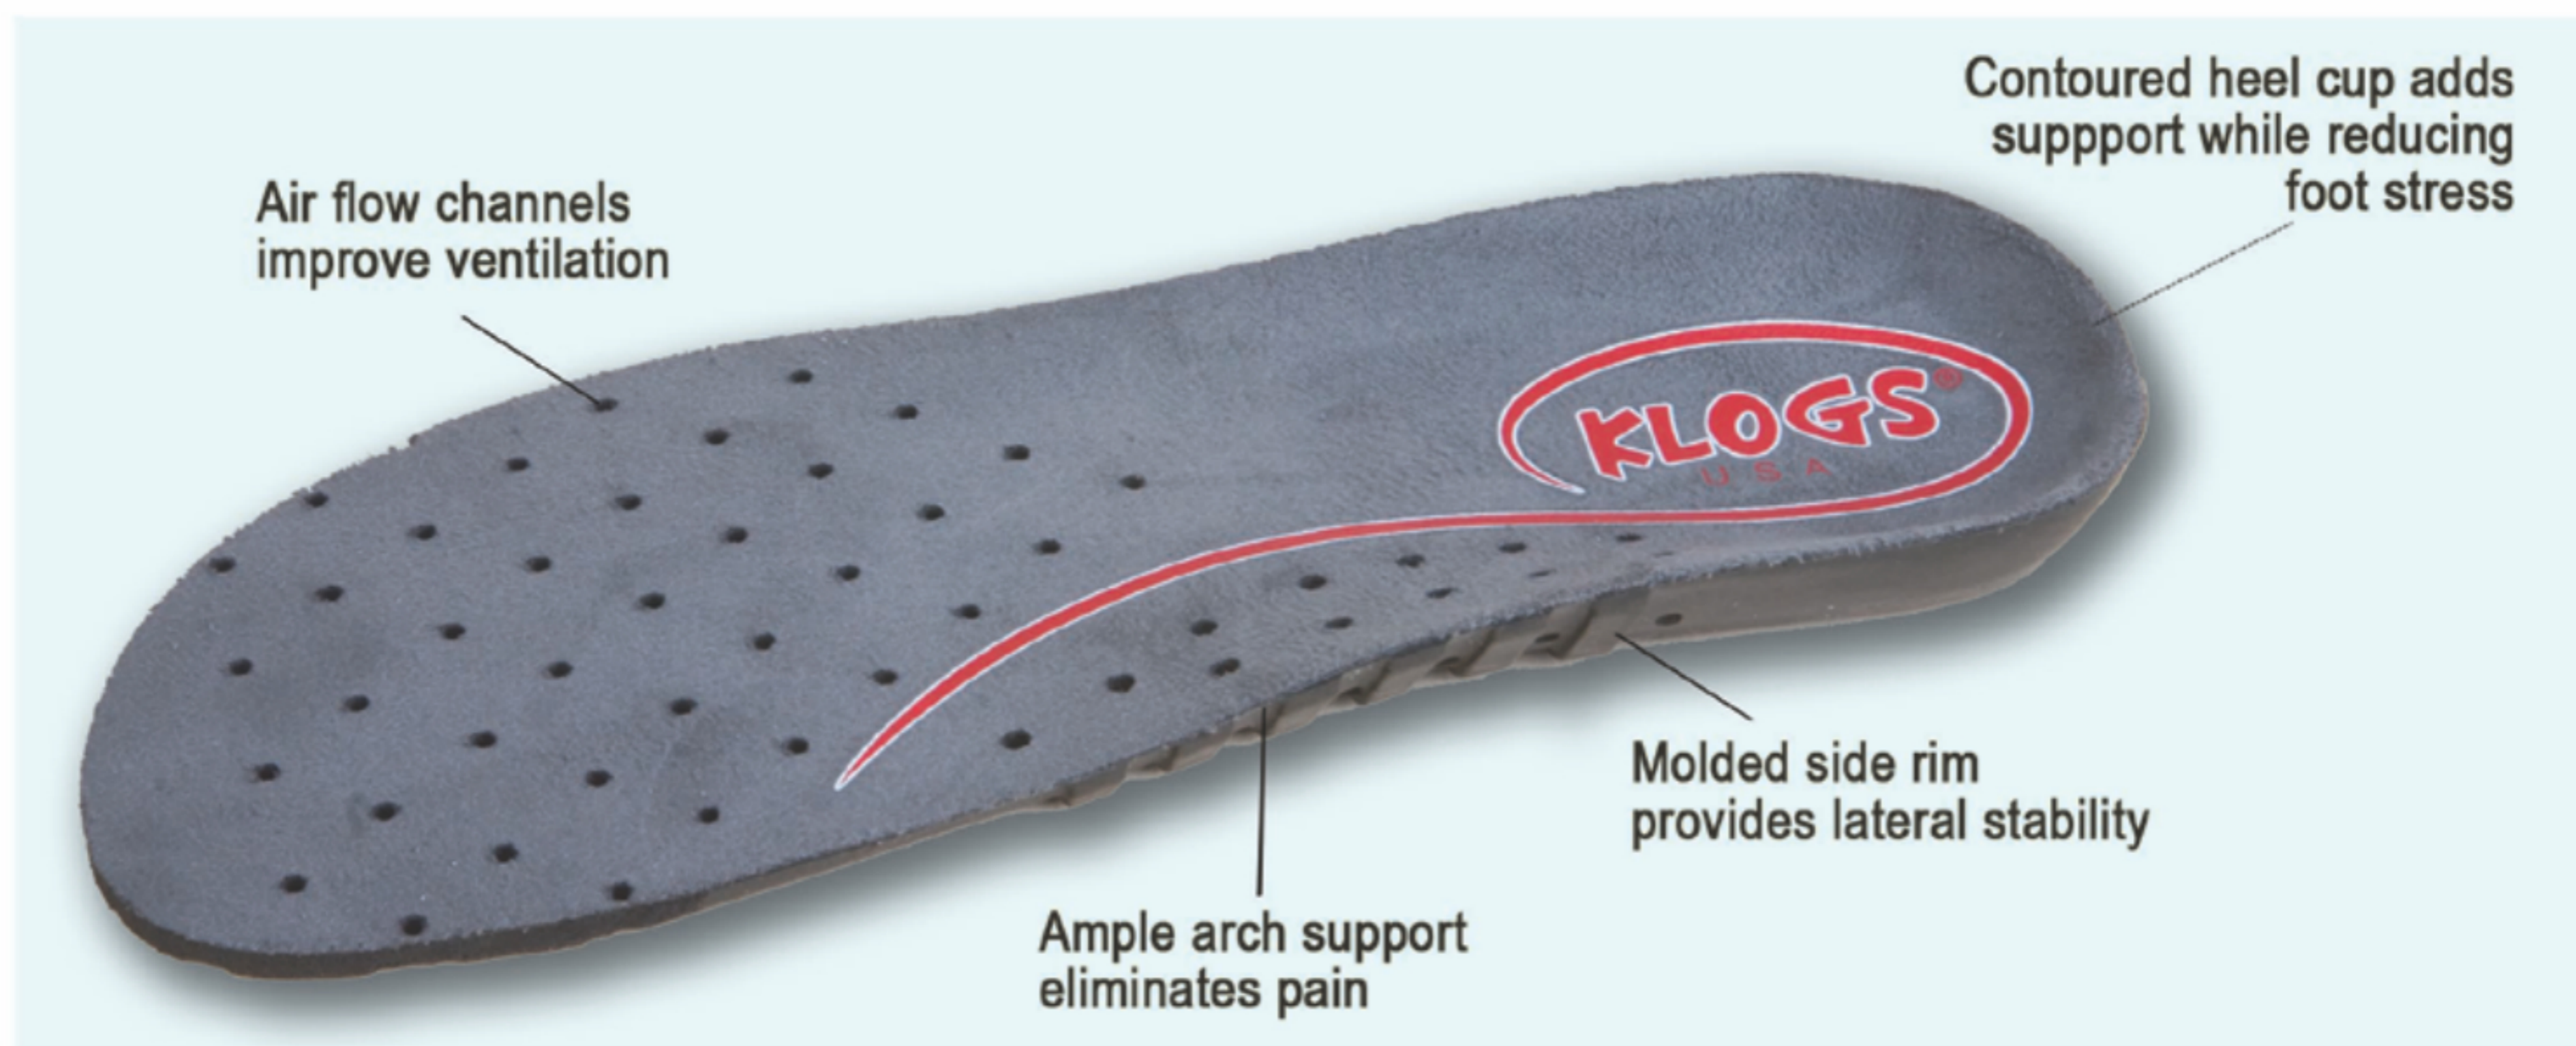

KLOGS®-USA footbeds provide comfort and shock absorption in all footwear styles. Our footbeds are designed with ample arch support and a contoured heel cup to reduce foot stress. KLOGS®-USA quality replacement footbeds will help to protect your feet by providing better cushioning and increased pressure distribution. They are light-weight, odor resistant, anti-microbial, and can be used in any brand of shoe. Most KLOGS®-USA products come with removeable and replaceable footbeds that are latex free.

## FOOTBED CHART

STYLE 101 FITS:	SHOE SIZE
Abilene Dusty Boca	5 - 8 Medium
Abilene Dusty Boca Springfield	5 - 8 Wide

STYLE 102 FITS:	SHOE SIZE
Abilene Dusty Boca	9 - 12 Medium
Abilene Dusty Boca Springfield	9 - 12 Wide