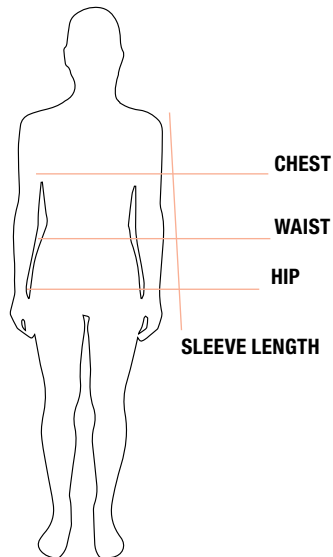

FIND YOUR SIZE

ADULT

	CHEST	HIP	SLEEVE LENGTH
S	36-38 in / 91-96 cm	35-37 in / 88-93 cm	33.5 in / 85 cm
M	39-41 in / 91-104 cm	38-40 in / 96-101 cm	34 in / 86 cm
L	42-44 in / 106-111 cm	41-43 in / 104-109 cm	34.8 in / 88 cm
XL	45-48 in / 114-121 cm	44-46 in / 111-116 cm	35.5 in / 90 cm
2XL	49-52 in / 124-132 cm	47-49 in / 119-124 cm	36.3 in / 92 cm
3XL	53-56 in / 134-142 cm	50-52 in / 127-132 cm	37 in / 94 cm

26

LADIES

	CHEST	WAIST	HIP	SLEEVE LENGTH
S	33-35 in / 83-88 cm	26-28 in / 66-71 cm	36-37 in / 91-93 cm	32 in / 86 cm
M	36-38 in / 91-96 cm	29-31 in / 73-78 cm	38-40 in / 96-101 cm	32.5 in / 88 cm
L	39-41 in / 96-104 cm	32-34 in / 81-86 cm	41-43 in / 104-109 cm	33.3 in / 90 cm
XL	42-44 in / 106-111 cm	35-38 in / 88-96 cm	44-47 in / 111-119 cm	34 in / 92 cm
2XL	45-48 in / 114-121 cm	39-42 in / 99-106 cm	48-51 in / 121-129 cm	34.8 in / 94 cm