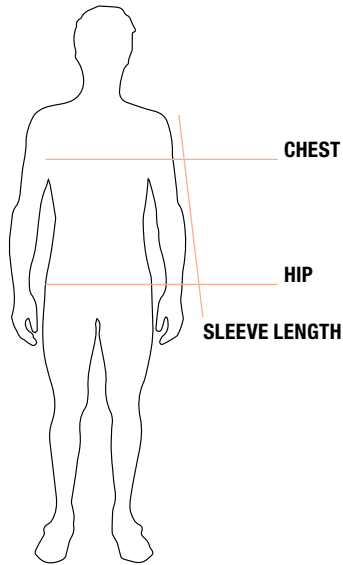

FIND YOUR SIZE

ADULT

	CHEST	HIP	SLEEVE LENGTH
S	36-38 in / 91-96 cm	35-37 in / 88-93 cm	33.5 in / 85 cm
M	39-41 in / 91-104 cm	38-40 in / 96-101 cm	34 in / 86 cm
L	42-44 in / 106-111 cm	41-43 in / 104-109 cm	34.8 in / 88 cm
XL	45-48 in / 114-121 cm	44-46 in / 111-116 cm	35.5 in / 90 cm
2XL	49-52 in / 124-132 cm	47-49 in / 119-124 cm	36.3 in / 92 cm
3XL	53-56 in / 134-142 cm	50-52 in / 127-132 cm	37 in / 94 cm

26

LADIES

	CHEST	WAIST	HIP	SLEEVE LENGTH
S	33-35 in / 83-88 cm	26-28 in / 66-71 cm	36-37 in / 91-93 cm	32 in / 86 cm
M	36-38 in / 91-96 cm	29-31 in / 73-78 cm	38-40 in / 96-101 cm	32.5 in / 88 cm
L	39-41 in / 96-104 cm	32-34 in / 81-86 cm	41-43 in / 104-109 cm	33.3 in / 90 cm
XL	42-44 in / 106-111 cm	35-38 in / 88-96 cm	44-47 in / 111-119 cm	34 in / 92 cm
2XL	45-48 in / 114-121 cm	39-42 in / 99-106 cm	48-51 in / 121-129 cm	34.8 in / 94 cm